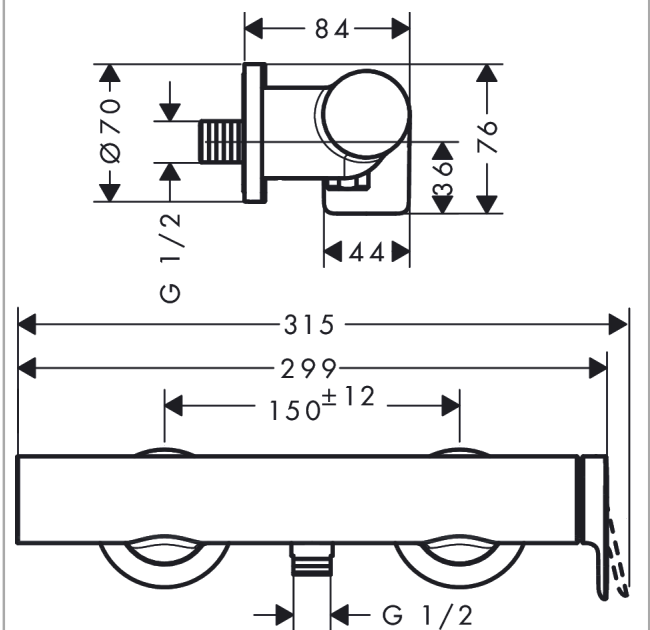

#### product features

- 1 function
- connection type: s-shaped connections
- centre distance:  $150 \pm 12$  mm
- maximum flow rate at 3 bar: 12,3 l/min
- ceramic cartridge
- min. operating pressure: 1 bar
- max. operating pressure: 10 bar
- temperature limitation adjustable
- non-return valve
- with silencer
- hose connection DN15
- connection dimension: DN15

### Scale drawing